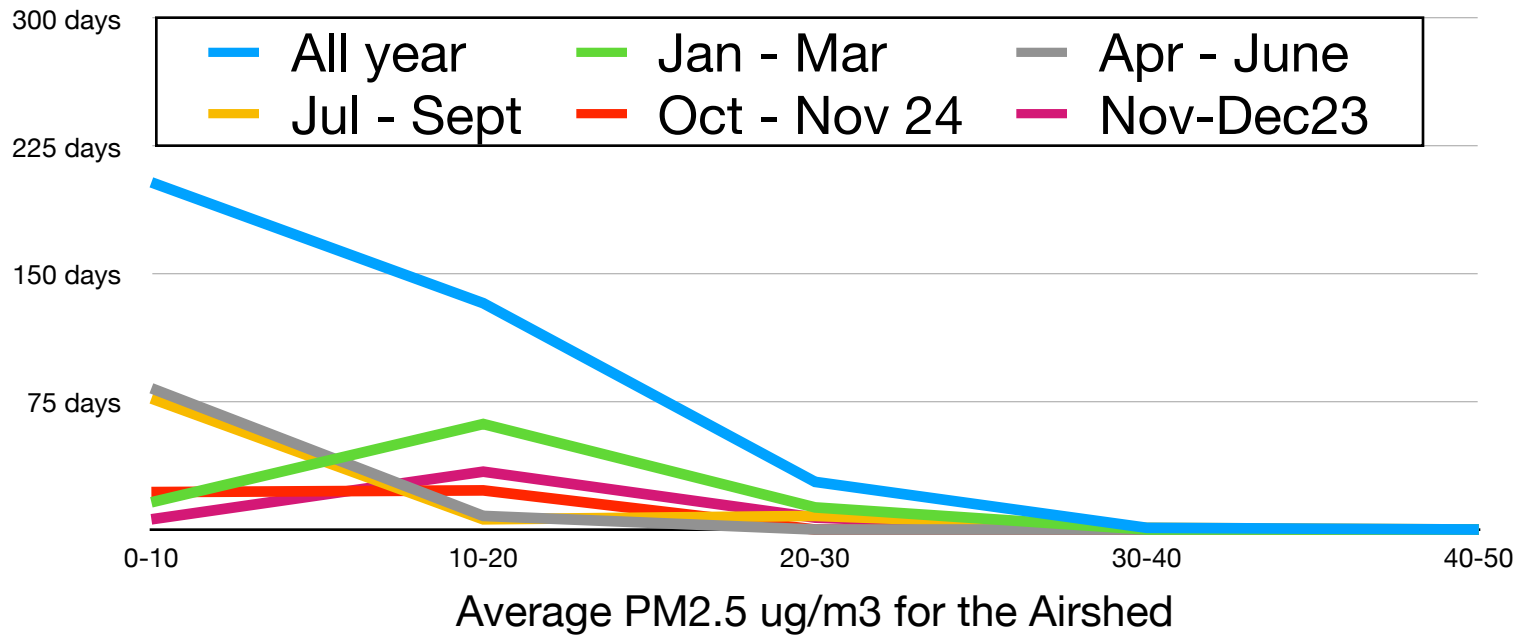

PM2.5 and Location in the BVLD Airshed 2024

Ministry Average 24 hour PM25

Days at each range of Average 24 Hour PM2.5

Nov 14 23 - Nov 14 24

Average 24 Hour PM2.5 ug/m3 for the Airshed