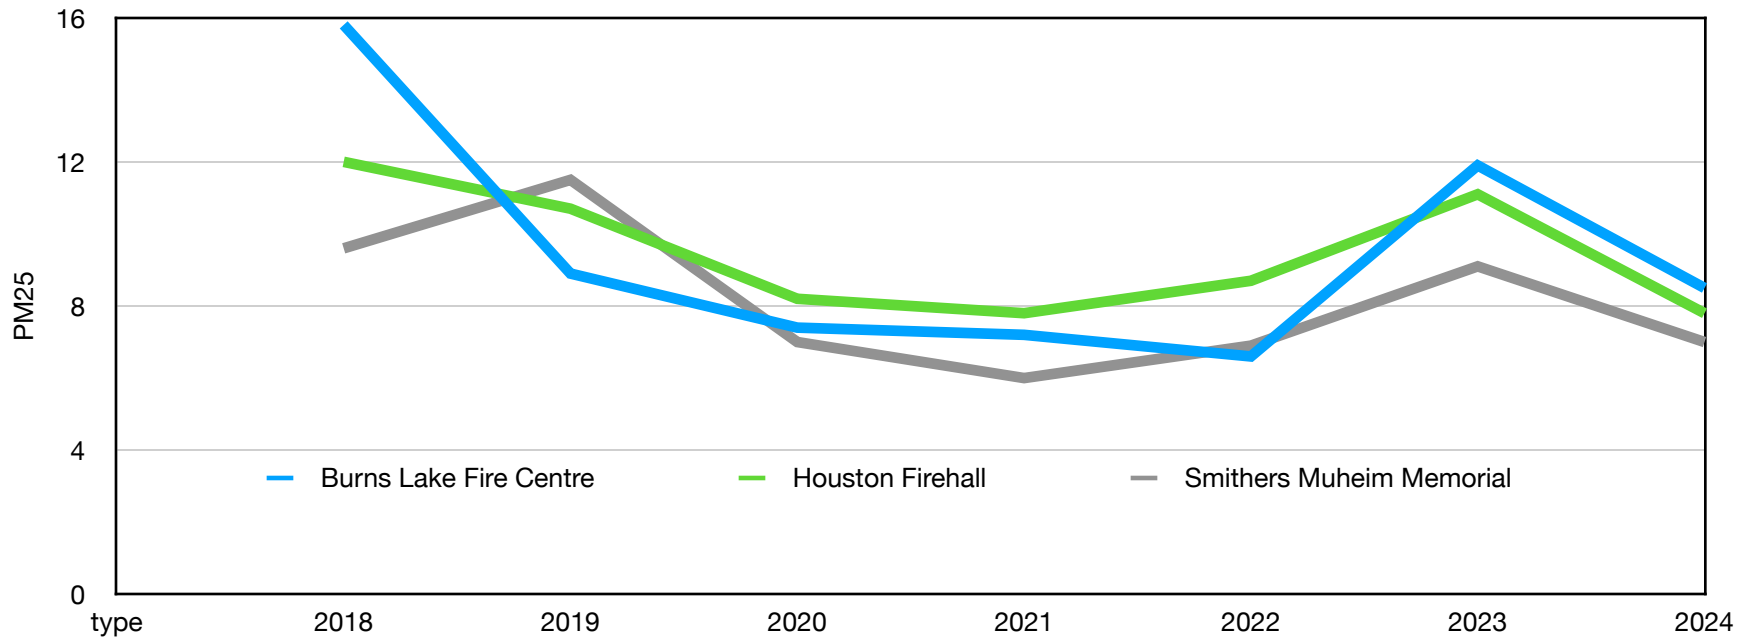

PM2.5 and Location in the BVLD Airshed 2024

Ministry Average 24 hour PM25

Days at each range of Average 24 Hour PM2.5

Nov 14 23 - Nov 14 24

Average 24 Hour PM2.5 ug/m3 for the Airshed