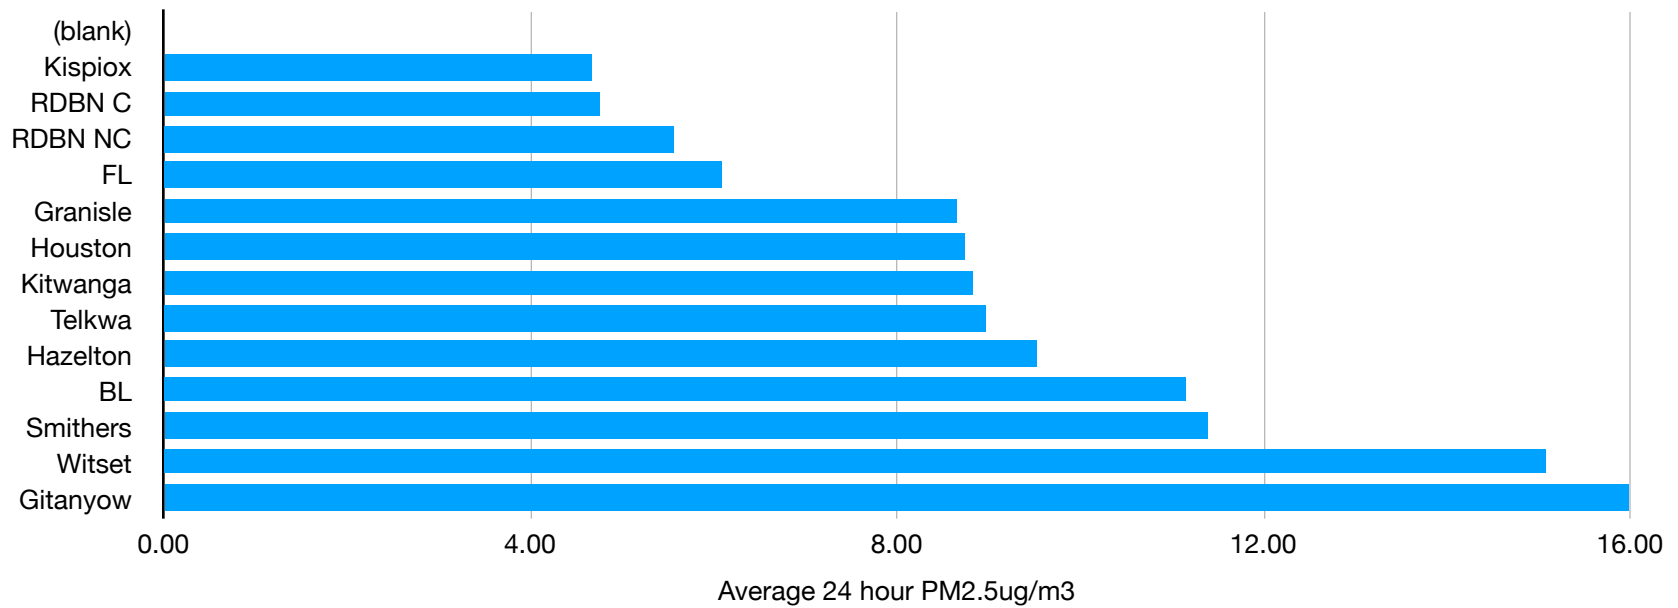

PM2.5 and Location in the BVLD Airshed 2024

Ministry Average 24 hour PM25

Days at each range of Average 24 Hour PM2.5

Nov 14 23 - Nov 14 24

Average 24 Hour PM2.5 ug/m3 for the Airshed