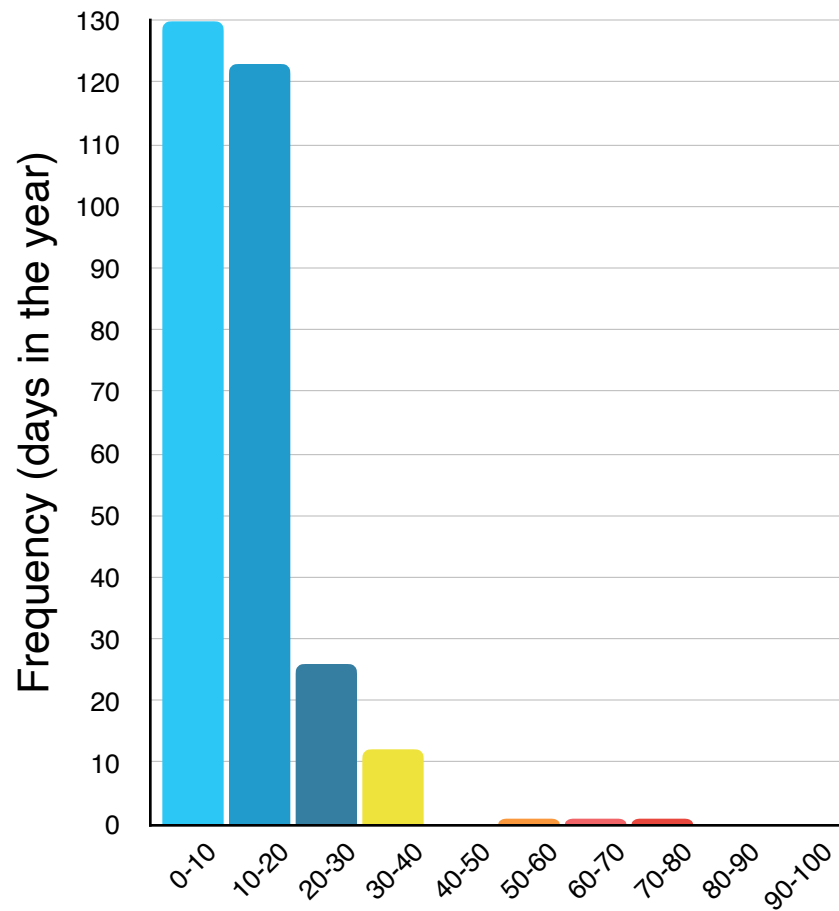

PM2.5 and Location in the BVLD Airshed 2024

Ministry Average 24 hour PM25

Days at each range of Average 24 Hour PM2.5

Nov 14 23 - Nov 14 24

Average 24 Hour PM2.5 ug/m3 for the Airshed