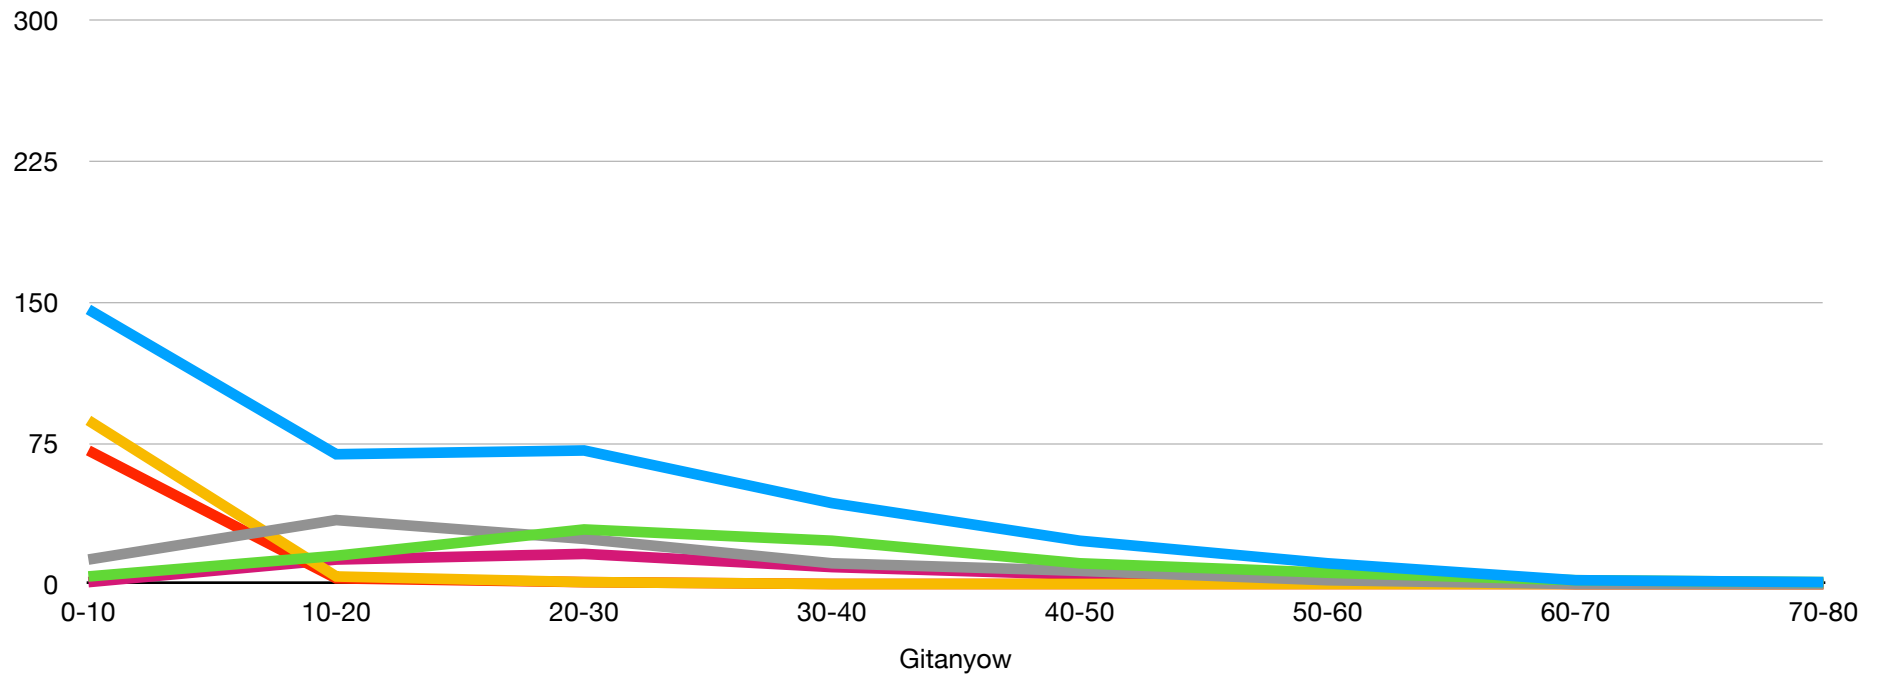

PM2.5 and Location in the BVLD Airshed 2024

Ministry Average 24 hour PM25

Days at each range of Average 24 Hour PM2.5

Nov 14 23 - Nov 14 24

Average 24 Hour PM2.5 ug/m3 for the Airshed